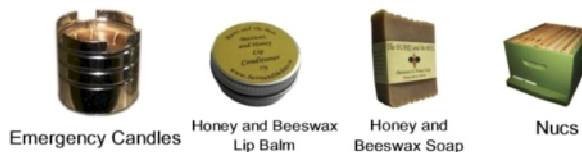

Beeswax

Beeswax (small ingot)	\$01.75
Beeswax (by the lb)	\$ 13.50

Candles (HST Included)

Angel	\$ 6.75
Buddha	\$ 7.25
Clam	\$ 6.75
Cylinder (3" smooth)	\$ 12.50
Cylinder (3" textured)	\$ 12.50
Pillar (4" textured)	\$ 11.50
Pillar (5" square)	\$ 12.50
Pine Cone	\$ 7.25
Skep (small)	\$ 6.75
Skep (large)	\$ 12.50
Survival Candle	\$ 28.00
Tea Light Candle	\$ 2.00
Teddy Bear	\$ 6.75
Tapered Pair (10")	\$ 12.50
Tapered Pair (5")	\$ 6.75
Votive	\$ 2.75

Liquid Honey 1 Kg Liquid Honey 500g Cream Honey 1 Kg Beeswax Honeycomb

Skep Candles Cylinder Candles Votive Candles Clam Candles

Pillar Candles Angel Candles Teddy Bear Candles Tapered Candles

Emergency Candles Honey and Beeswax Lip Balm Honey and Beeswax Soap Nuc